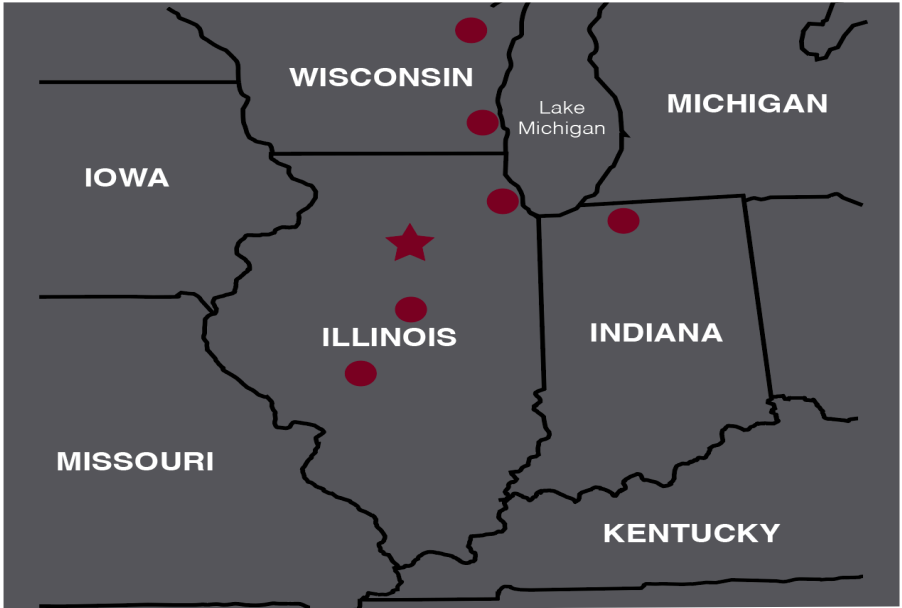

- Biocompatible
- Strong
- Single Unit Crowns, Multi-Unit Bridges

OTTAWA DENTAL
LABORATORY

Ottawa, Illinois

1304 Starfire Drive
Ottawa, Illinois 61350
PH: 800-851-8239

Chicago, Illinois

111 N. Wabash Avenue
Suites 1100 & 1720
Chicago, Illinois 60602
PH: 312-332-4900